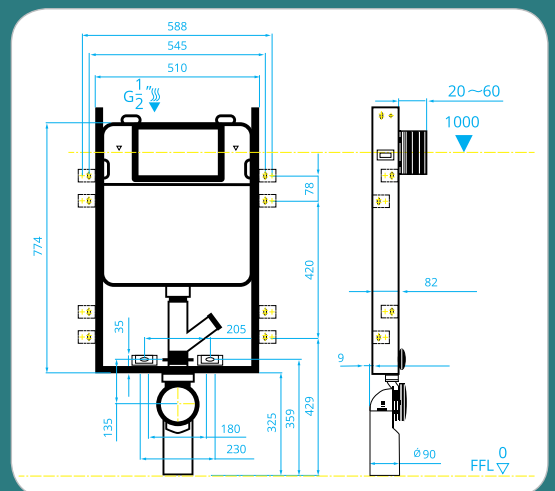

### Features

Integrated option for **Hygizone Odour Extraction**, the most hygienic solution.

6 & 3L **dual flush** feature ensures the most efficient use of water.

80mm **ultra-slim** unit fits within a single skin of brickwork.

6 mounting points.

Can withstand a weight of **400kg**.

Suitable for: Wall-hung toilet

Operating plate position: Frontal

Dimensions

Hello!

**We're here to help!** Contact us to find out more about the Hygizone system