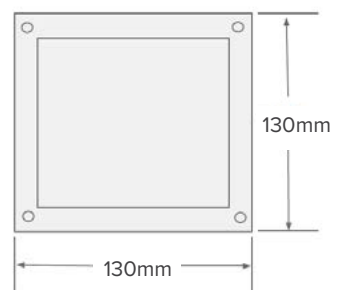

Includes controller with easy mounting fixtures.

Technical Specs:

- Power supply: 100-240V
- Input: 220V
- Output: 6V
- Dimensions: ?

Works best with a Hygizone basin

TOUCHLESS TAPS - CONTINUED

HTS 201

- Tap activated by infrared.
AC Only.